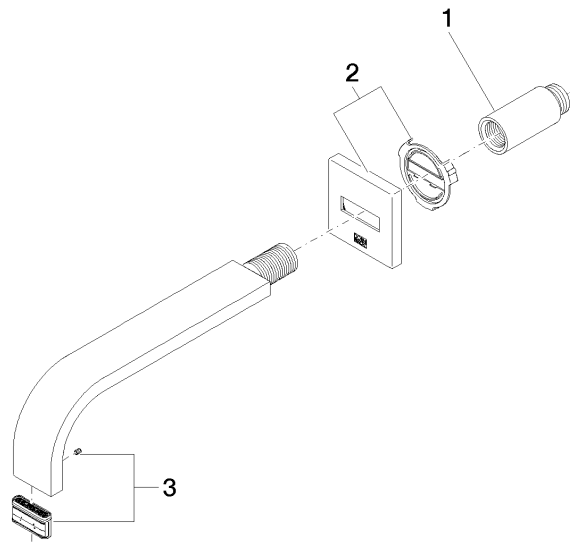

MEM Wall-mounted basin spout without pop-up waste - Champagne (22kt Gold)

MEM

13 800 782

- 200mm projection
- fixed spout
- rectangular, air-enriched flow
- hole diameter 37 mm
- rosette 60 x 60 mm
- 1/2" connection
- max. flow 5.7 l/min
- lead-free
- WRAS 2203039
- This product can help a building meet the requirements of Green Building Rating Systems, e.g. LEED®, BREEAM®, DGNB

Recommended miscellaneous

- | | | |
|---|-------------------------------|---------------|
|  | Concealed wall elbow - | 35 085 970 90 |
| | ● min. recess depth 90 mm | |
| | ● max. recess depth 163 mm | |

13 800 782
mm [inches]

Flow rate chart

Certificates

WRAS_2203039.

13 800 782

Spare parts list

No.	Item Number	Name	Quantity used	Delivery time
1	09 24 03 081 10 90	extension	1	2
2	90 27 78 035 00-47	rosette	1	30
3	90 29 03 109 00 90	aerator	1	2