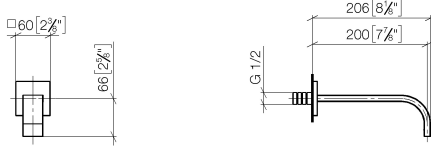

MEM Wall-mounted basin spout without pop-up waste - Champagne (22kt Gold)

MEM

13 800 782

- 200mm projection
- fixed spout
- rectangular, air-enriched flow
- hole diameter 37 mm
- rosette 60 x 60 mm
- 1/2" connection
- max. flow 5.7 l/min
- lead-free
- WRAS 2203039
- This product can help a building meet the requirements of Green Building Rating Systems, e.g. LEED®, BREEAM®, DGNB

Recommended miscellaneous

- | | | |
|---|-------------------------------|---------------|
|  | Concealed wall elbow - | 35 085 970 90 |
| | ● min. recess depth 90 mm | |
| | ● max. recess depth 163 mm | |

13 800 782
mm [inches]

Flow rate chart

Certificates

WRAS_2203039.

13 800 782

Spare parts list

No.	Item Number	Name	Quantity used	Delivery time
1	09 24 03 081 10 90	extension	1	2
2	90 27 78 035 00-47	rosette	1	30
3	90 29 03 109 00 90	aerator	1	2